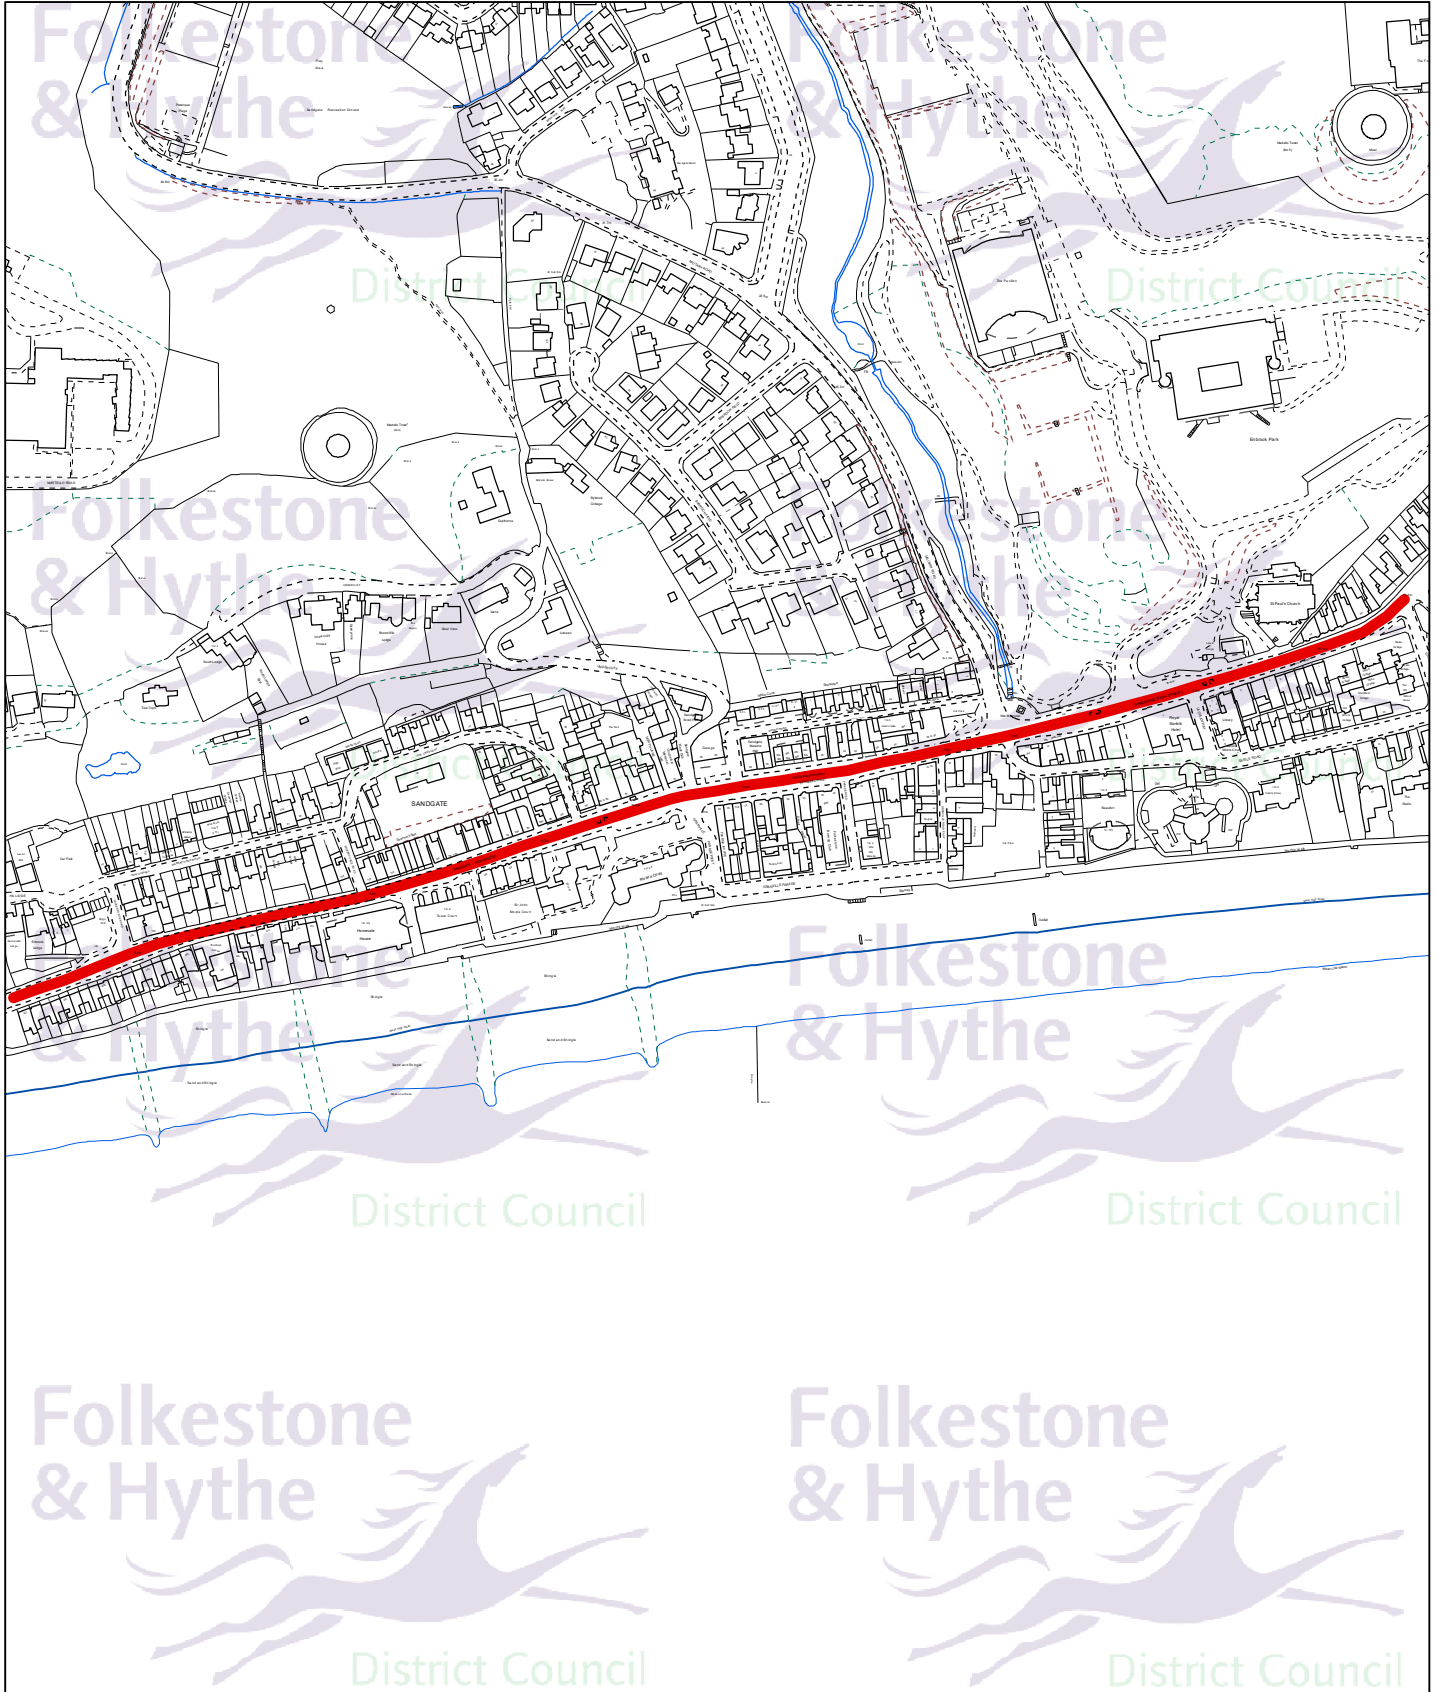

Folkestone - Bouverie Square, Bouverie Road, Christchurch Road, Cheriton Place, Manor Road, Sandgate Road

Drawn date:
25 Aug 2023

Drawn by:
Holly Bradbury

Drawing ref:
2235/T/FM

Contains Ordnance Survey data
© Crown copyright and database right
Shepway District Council AC0000821403 - 2023

Drawn at 1:2,200 on A4

Sandgate - Sandgate High Street

Drawn date:
25 Aug 2023

Drawn by:
Holly Bradbury

Drawing ref:
2035/T/FM

Contains Ordnance Survey data
© Crown copyright and database right
Shepway District Council AC0000821403 - 2023

Drawn at 1:4,000 on A4

New Romney - High Street

Drawn date:
25 Aug 2023

Drawn by:
Holly Bradbury

Drawing ref.:
0624/T/FM

Contains Ordnance Survey data
© Crown copyright and database right
Shepway District Council AC0000821403 - 2023

Drawn at 1:2,500 on A4

Hythe - High Street

Drawn date:
25 Aug 2023
Drawn by:
Holly Bradbury
Drawing ref:
1634/T/FM

Contains Ordnance Survey data
© Crown copyright and database right
Shepway District Council AC0000821403 - 2023