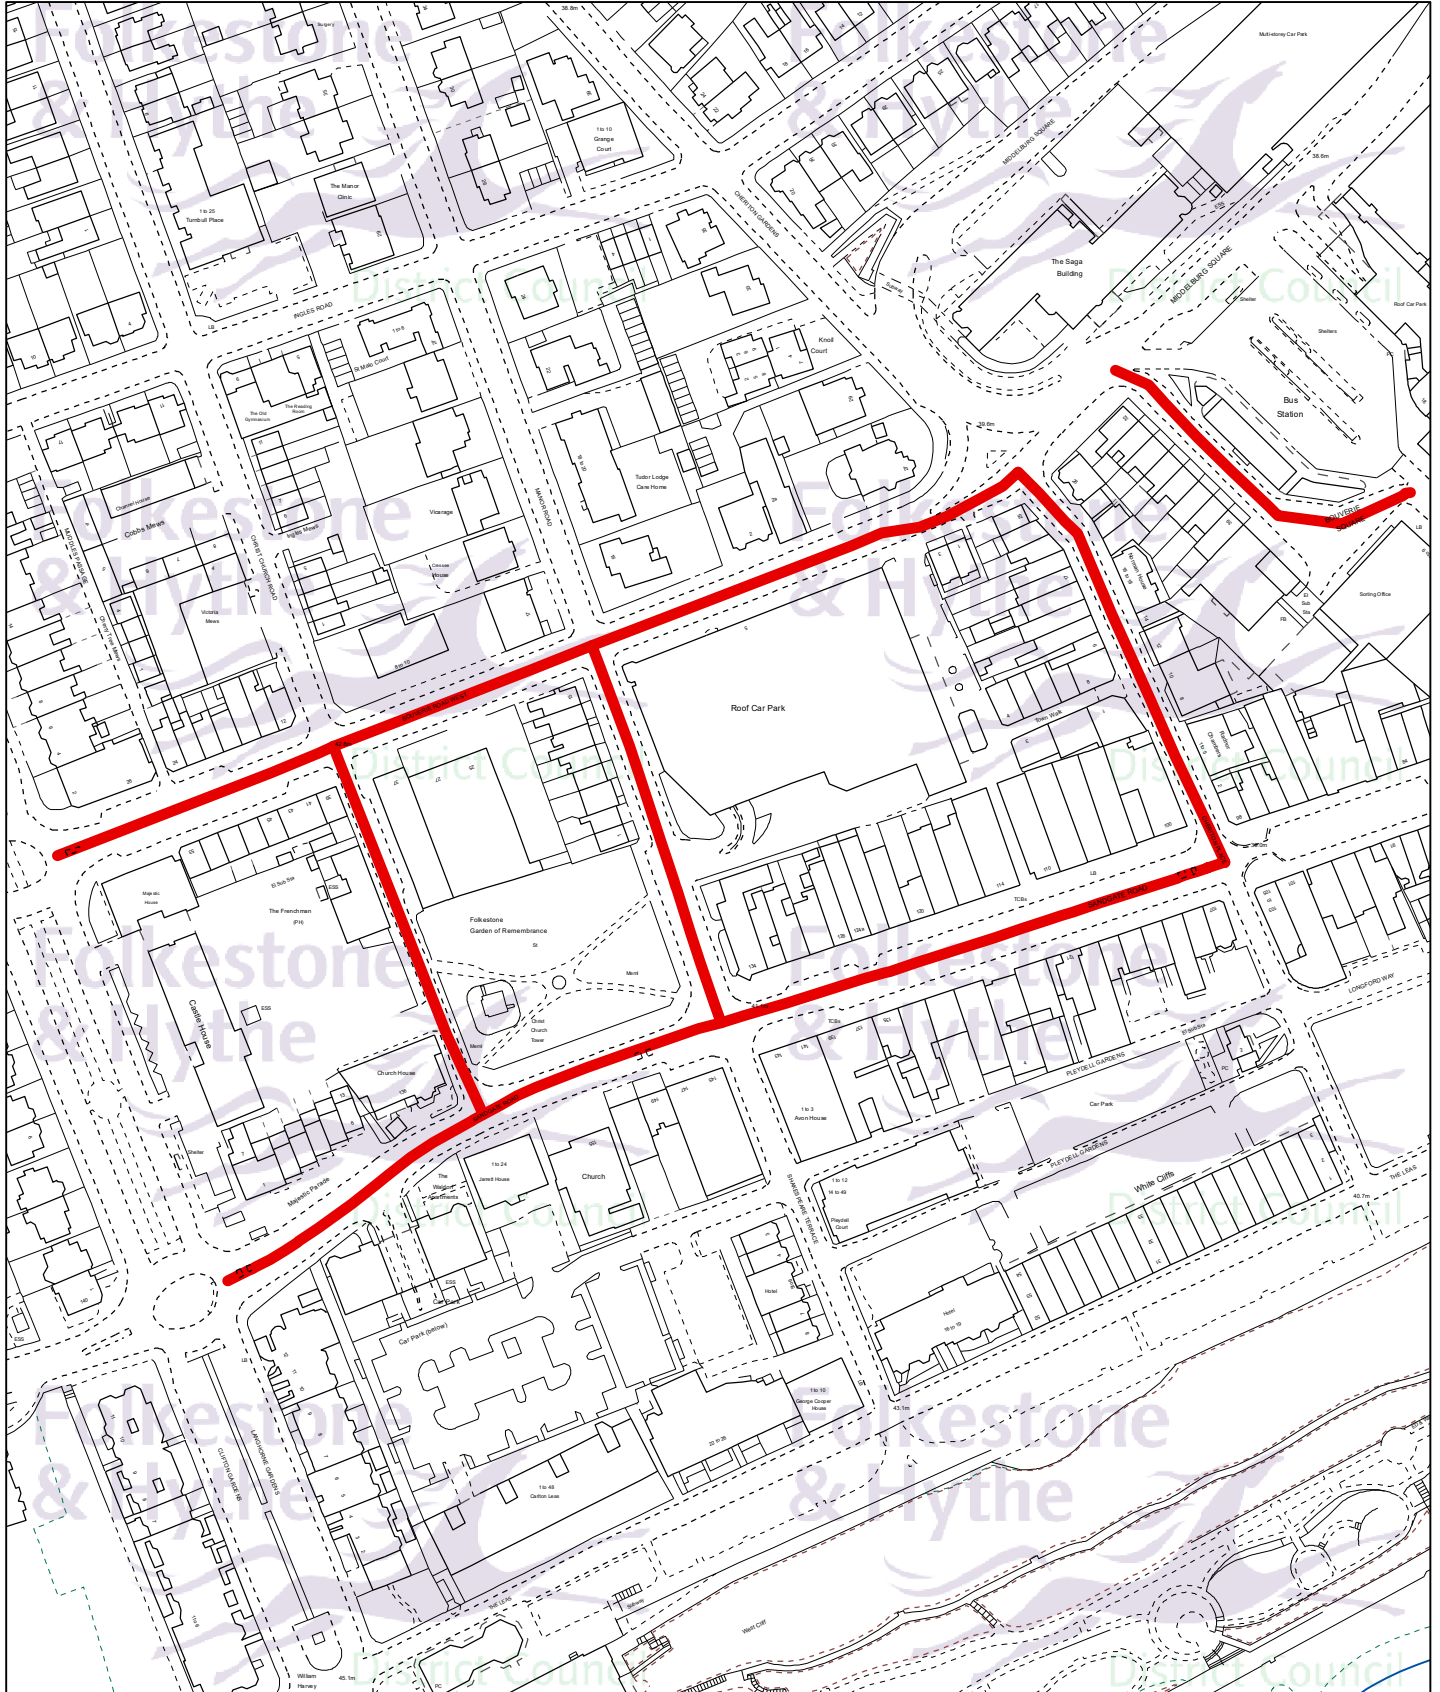

Folkestone - Bouverie Square, Bouverie Road, Christchurch Road, Cheriton Place, Manor Road, Sandgate Road

Drawn date:
25 Aug 2023

Drawn by:
Holly Bradbury

Drawing ref:
2235/T/FM

Contains Ordnance Survey data
© Crown copyright and database right
Shepway District Council AC0000821403 - 2023

Drawn at 1:2,200 on A4

Sandgate - Sandgate High Street

Drawn date:
25 Aug 2023

Drawn by:
Holly Bradbury

Drawing ref:
2035/T/FM

Contains Ordnance Survey data
© Crown copyright and database right
Shepway District Council AC0000821403 - 2023

Drawn at 1:4,000 on A4

New Romney - High Street

Drawn date:
25 Aug 2023

Drawn by:
Holly Bradbury

Drawing ref.:
0624/T/FM

Contains Ordnance Survey data
© Crown copyright and database right
Shepway District Council AC0000821403 - 2023

Drawn at 1:3,600 on A4