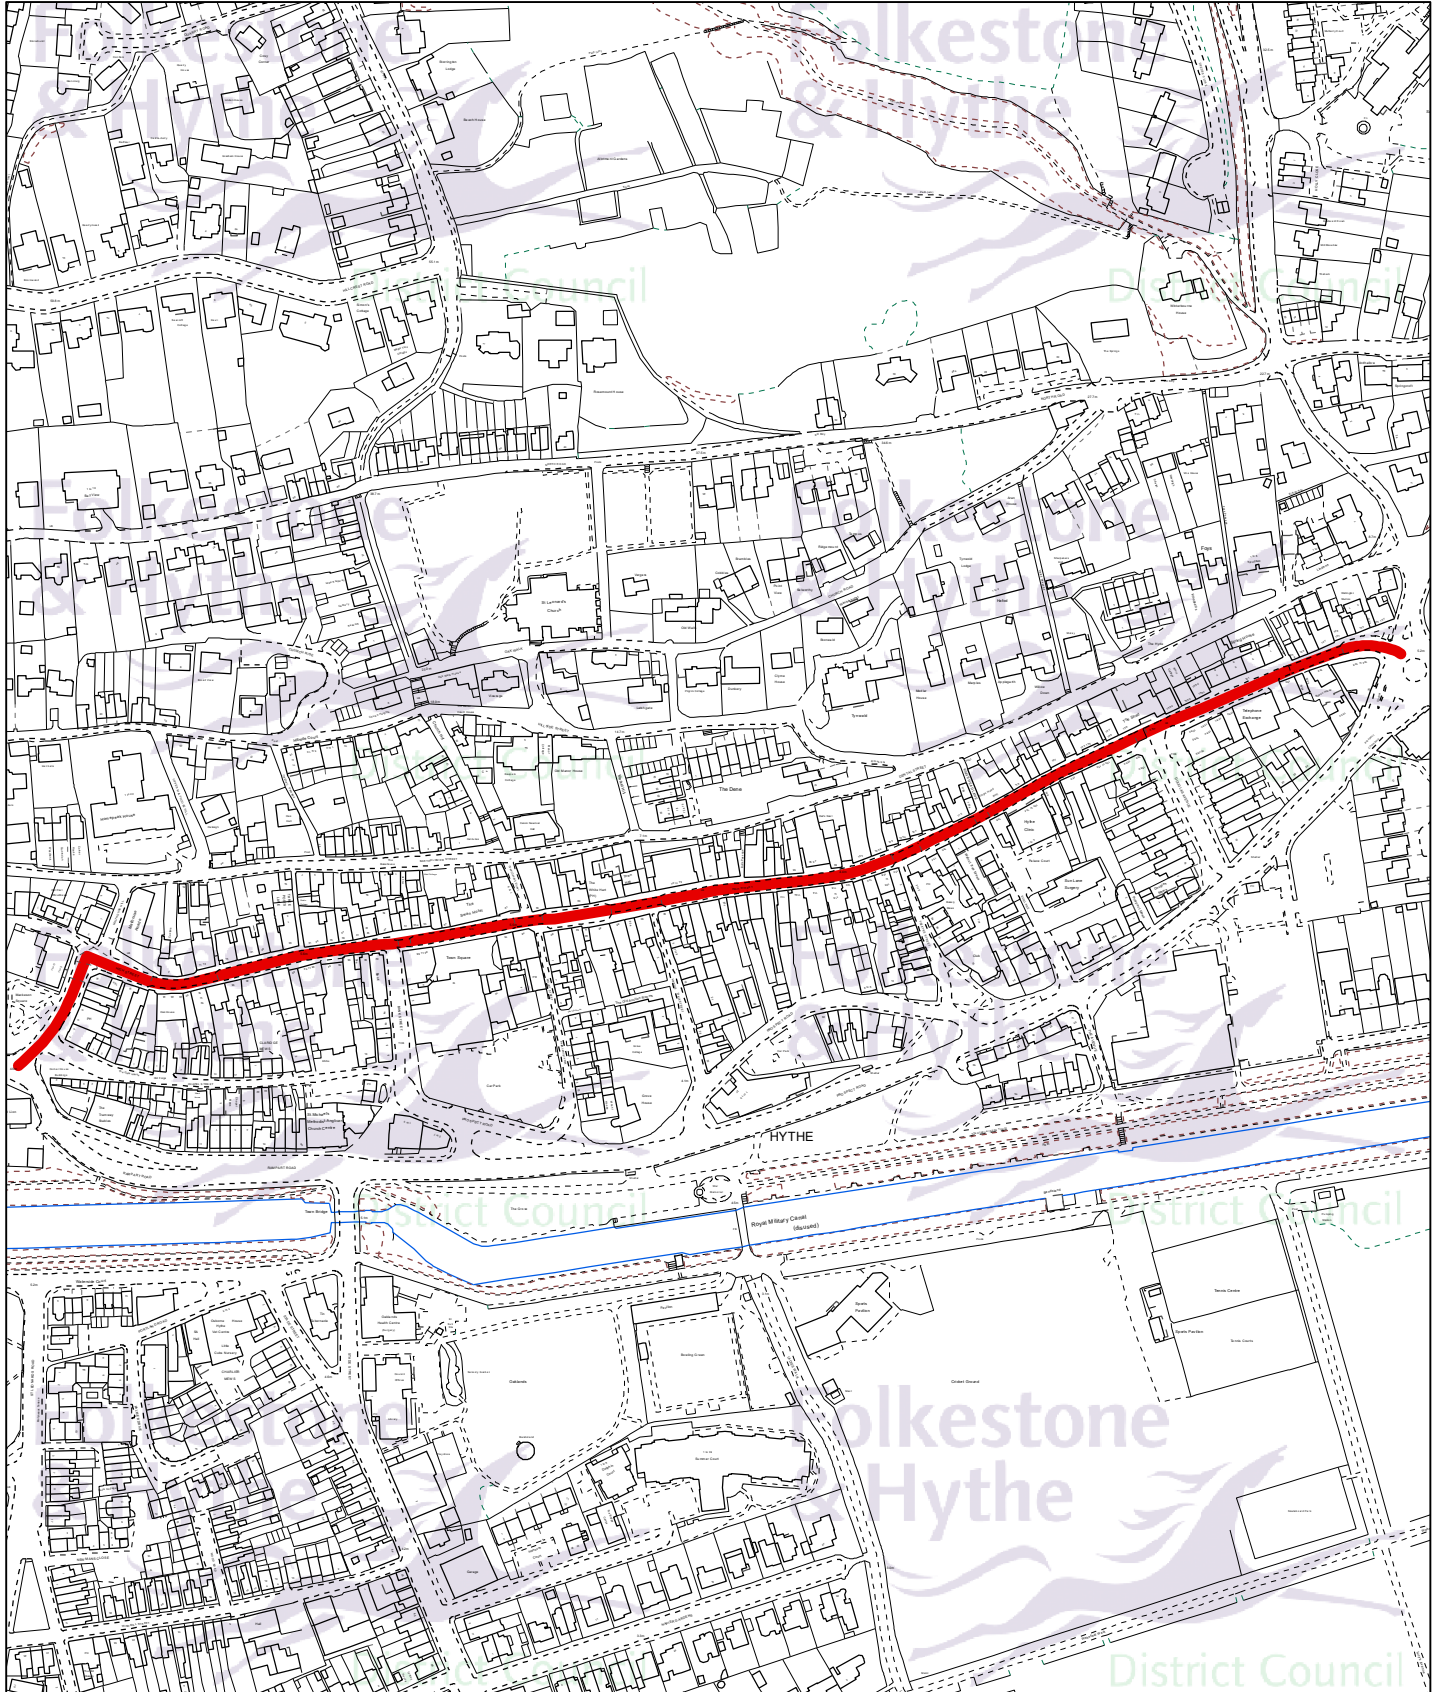

Drawn at 1:2,200 on A4

Sandgate - Sandgate High Street

Drawn date:
25 Aug 2023

Drawn by:
Holly Bradbury

Drawing ref:
2035/T/FM

Contains Ordnance Survey data
© Crown copyright and database right
Shepway District Council AC0000821403 - 2023

Drawn at 1:4,000 on A4

New Romney - High Street

Drawn date:
25 Aug 2023

Drawn by:
Holly Bradbury

Drawing ref.:
0624/T/FM

Contains Ordnance Survey data
© Crown copyright and database right
Shepway District Council AC0000821403 - 2023

Drawn at 1:2,500 on A4

Hythe - High Street

Drawn date:
25 Aug 2023
Drawn by:
Holly Bradbury
Drawing ref:
1634/T/FM

Contains Ordnance Survey data
© Crown copyright and database right
Shepway District Council AC0000821403 - 2023

Drawn at 1:3,600 on A4