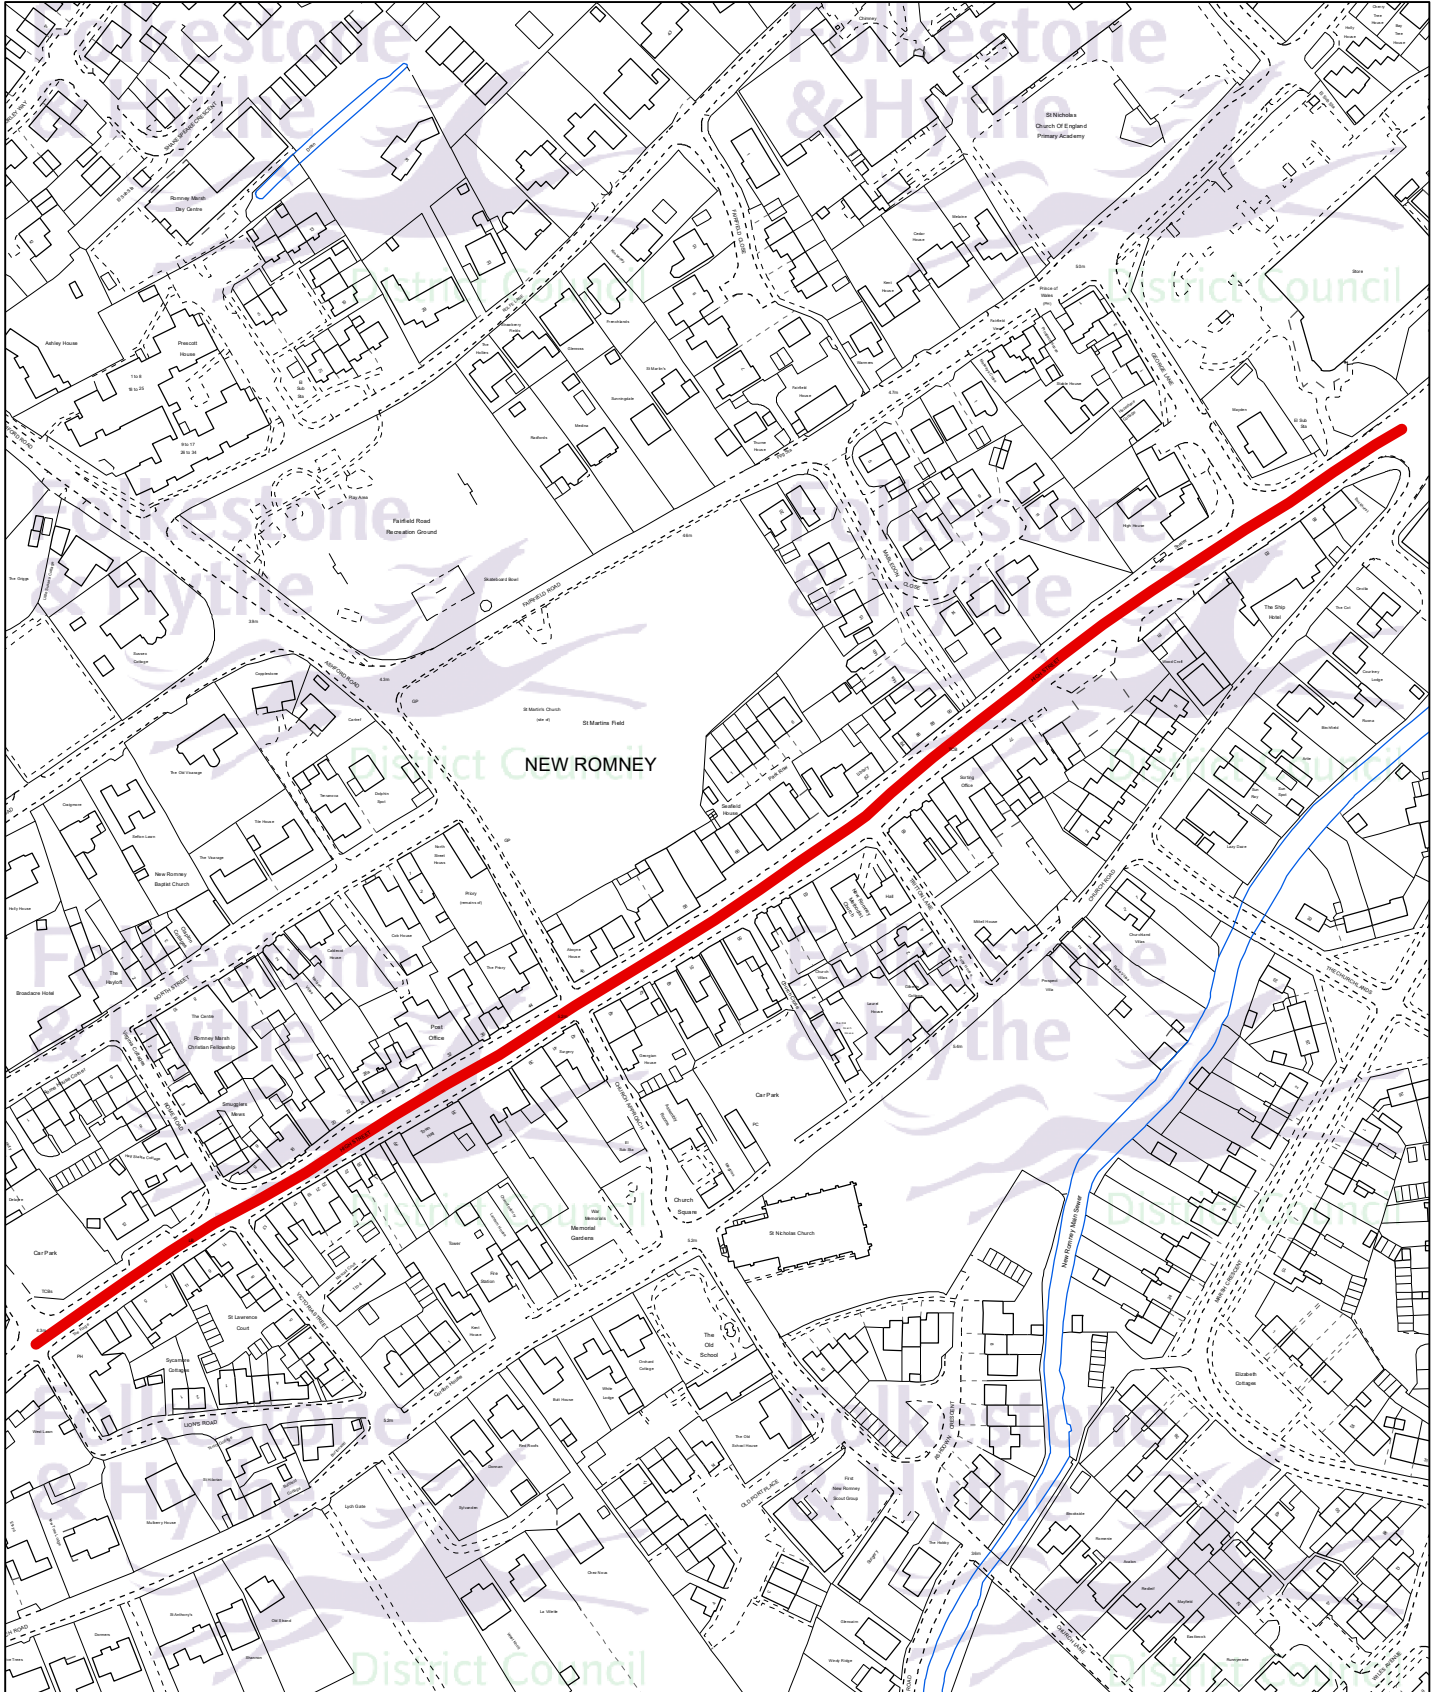

Folkestone - Bouverie Square, Bouverie Road, Christchurch Road, Cheriton Place, Manor Road, Sandgate Road

Drawn date:
25 Aug 2023

Drawn by:
Holly Bradbury

Drawing ref:
2235/T/FM

Contains Ordnance Survey data
© Crown copyright and database right
Shepway District Council AC0000821403 - 2023

Drawn at 1:2,200 on A4

Sandgate - Sandgate High Street

Drawn date:
25 Aug 2023

Drawn by:
Holly Bradbury

Drawing ref:
2035/T/FM

Contains Ordnance Survey data
© Crown copyright and database right
Shepway District Council AC0000821403 - 2023

Drawn at 1:4,000 on A4

New Romney - High Street

Drawn date:
25 Aug 2023

Drawn by:
Holly Bradbury

Drawing ref.:
0624/T/FM

Contains Ordnance Survey data
© Crown copyright and database right
Shepway District Council AC0000821403 - 2023

Drawn at 1:2,500 on A4

Hythe - High Street

Drawn date:
25 Aug 2023
Drawn by:
Holly Bradbury
Drawing ref:
1634/T/FM

Contains Ordnance Survey data
© Crown copyright and database right
Shepway District Council AC0000821403 - 2023